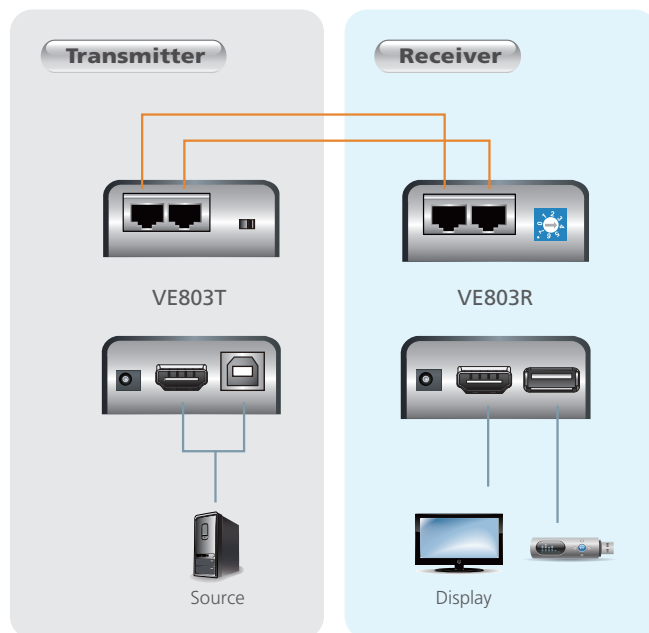

## HDMI USB Extender

- The VE803 HDMI USB Extender extends an HDMI signal up to 60 meters from the HDMI source using two Cat 5e cables. It is capable of sending 1080i signals up to 60 meters and 1080p signals up to 40 meters.

The VE803 is equipped with USB connectors which allow you to extend any USB device between the units. The USB feature also provides support for touch panel control, allowing you to control the local HDMI source device from the remote display, or control the remote display through the local unit.

The VE803 is ideal for transportation centers, medical facilities, shopping malls or anywhere touch panel control or a kiosk is required. For flexibility and convenience, the VE803 local unit can be powered via the USB cable when connected to an appropriate source device. The VE803 is HDCP compliant, providing an easy and ideal HDMI extender solution for any application.

### Features

- Uses two Cat 5e cables to connect the local and the remote units
- Extends 1080p by 40m; extend 1080i by 60m
- Superior video quality – HDTV resolutions of 480p, 720p, 1080i, 1080p (1920 x 1080), VGA, SVGA, XGA, SXGA, UXGA and WUXGA (1920 x 1200)
- Supports USB touch panel
- 8 segment equalization adjustment switch optimizes display quality
- Support Dolby True HD and DTS HD Master Audio
- Built-in 8KV/15KV ESD protection
- Transparent USB Support – supports all USB 2.0 full speed device
- Supports wide screen formats
- HDMI (3D, Deep Color); HDCP compatible – signaling rates up to 2.25Gbits
- Powered local unit via USB cable