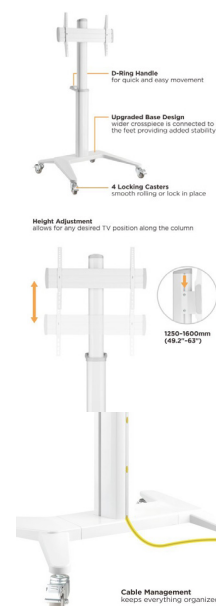

37-70" display TV/Display floor stand with wheels

DELTAACO

A NORDIC BRAND

OFFICE

PRODUCT DATA

Product category:	Aluminum TV/display floor stand with wheels
Rank:	Premium
Material:	Steel, plastic, aluminum
Metal sheet thickness:	Bracket arm THK=2mm cold-rolled sheet, VESA Panel THK=2mm cold-rolled sheet
Surface finish:	Powder coating
Column size(main column/extension column):	135x130x1.6tx725 mm/ 105x103x1.6tx725 mm
Color:	Gloss white
Fit screen size:	37-70"
VESA compatible:	200x200,300x200,300x300,400x200,400x300,400x400,600x400
Weight capacity:	70 kg
Strength tested:	4 times approved
Height adjustable:	Yes
Height range:	1250 mm~1600 mm
Cable management:	Yes
Base type:	Caster
10° slope testing:	Yes
Direction indicator:	Yes
Dimensions:	890 x 760 x 1840 mm

LOGISTICS DATA

Article number:	ARM-0452
Brand:	DELTAACO
EAN code:	7333048047885
Country of origin:	China
Custom tariff number:	83024900
Master carton packing unit:	N/A
Master carton gross weight:	N/A
Master carton dimensions:	N/A
Package type:	Box
Package weight:	N/A
Package dimensions:	N/A

PACKAGING

Package contents:	Floor stand with wheels, installation accessories, tools and manual.
-------------------	----------------------------------------------------------------------

-Image may differ from the actual package