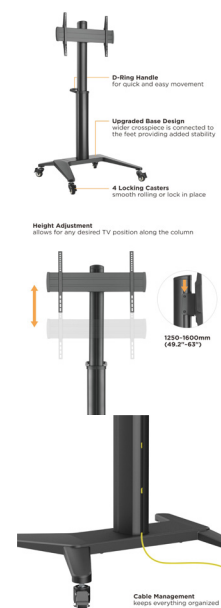

37-70" display TV/Display floor stand with wheels

DELTA
A NORDIC BRAND
OFFICE

PRODUCT DATA

Product category:	Aluminum TV/display floor stand with wheels
Rank:	Premium
Material:	Steel, plastic, aluminum
Metal sheet thickness:	Bracket arm THK=2mm cold-rolled sheet, VESA panel THK=2mm cold-rolled sheet
Surface finish:	Powder coating
Column size(main column/ extension column):	135x130x1.6tx725 mm/ 105x103x1.6tx725 mm
Color:	Matte black
Fit screen size:	37-70"
VESA compatible:	200x200, 300x200, 300x300, 400x200, 400x300, 400x400, 600x400
Weight capacity:	70 kg
Strength tested:	4 times approved
Height adjustable:	Yes
Height range:	1250 mm~1600 mm
Cable management:	Yes
Base type:	Caster
10° slope testing:	Yes
Direction indicator:	Yes
Dimensions:	890 x 760 x 1840 mm

LOGISTICS DATA

Article number:	ARM-0451
Brand:	DELTA
EAN code:	7333048047892
Country of origin:	China
Custom tariff number:	83024900
Master carton packing unit:	N/A
Master carton gross weight:	N/A
Master carton dimensions:	N/A
Package type:	Box
Package weight:	N/A
Package dimensions:	N/A

PACKAGING

Package contents:	Floor stand with wheels, installation accessories, tools and manual.
-------------------	--

-Image may differ from the actual package

Drawing